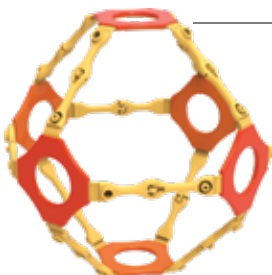

# NOCKLES™

PULL 'EM. POP 'EM. BEND 'EM. CONNECT 'EM!

Case pack: 12  
Ages: 5+

Nockles™ are a fantastically fun collection of soft, bendable, funstruction and fidget toys that snap together and morph into amazing shapes. You can expand 'em, collapse 'em, snap 'em, pull 'em, bend 'em, and pop 'em. Connect them to other Nockles™ to make even more shapes.

It's fun to crack your Nockles™!

Hey, Snap Out of It!

**Digit**

Item #: NOC-01DG

**Loop**

Item #: NOC-02LP

**Tetra**

Item #: NOC-03TT