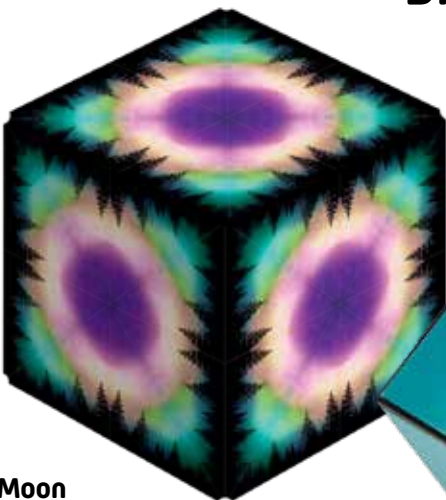

Earth

Discover an Adventure at Every Turn

Item #: SHA07MN

8 60001 00768 8