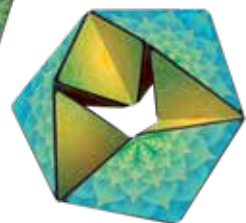

What Goes Around, Comes Around!

Karmagami® flips infinitely - rotating and transforming seamlessly into 4 colorful designs like a kaleidoscope. It helps calm the mind and is great for kids and adults who constantly fidget with their hands. Anyone can flip it forwards and backwards endlessly. It's easy to use for all ages! No noise. No gimmicks. Just pure flipping fun!

Karmagami
Item #: KARMX12