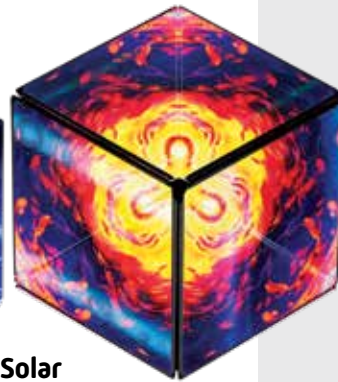

Vapor
Item #: SHA19VP

Solar
Item #: SHA18SL