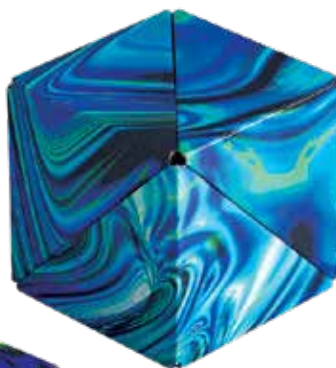

SHASHIBO® ARTIST SERIES

Case pack: 12 • Ages: 8+

Behold the super colorful, connectible and collectible Shashibo Artist Series cubes designed by American artist Laurence Gartel. His mesmerizing digital creations have been featured at the Atlanta Olympics, the Grammy Awards, museums worldwide, and now – Shashibo!

TOY OF THE YEAR
AWARD FINALIST
2021

Collect & Connect Them All!™

Confetti

Item #: SHA09CF

Chaos

Item #: SHA10CO

Mystic Ocean

Item #: SHA11MO

CHECK OUT OUR INSTRUCTIONAL VIDEOS
AVAILABLE ON THE FUN IN MOTION TOYS APP