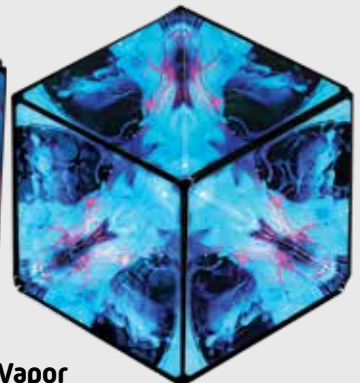

Vapor
Item #: SHA19VP

CHECK OUT OUR INSTRUCTIONAL VIDEOS
AVAILABLE ON THE FUN IN MOTION TOYS APP

Shashibo®, ©2024 Fun In Motion Toys®.
Pat. 10,569,185. All Rights Reserved.