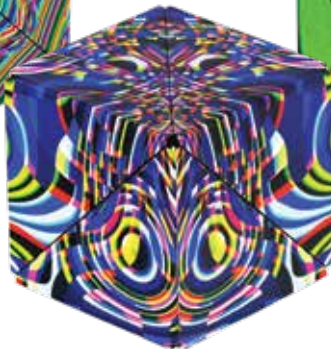

Technicolor

Item #: SHA22TC

8 50033 27643 5

Stained Glass

Item #: SHA20SG

8 50033 27641 1

ARTIST SPOTLIGHT

Laurence Gartel

The Shashibo Artist Series was designed by American artist Laurence Gartel. Known as the father of digital art, Gartel's work has been exhibited at the Museum of Modern Art and permanently displayed at the National Museum of American History.

Fun Fact: Laurence taught Andy Warhol how to create digital art!