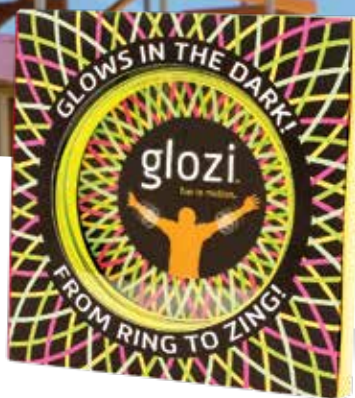

Blue

Item #: MZ05B

Iridescent

Item #: MZ03I

Glowing Yellow

Item #: GZ01YB

Black & Gold

Item #: MZ07BG

White Splatter

Item #: MZ08WS

Glowing Pink

Item #: GZ02P