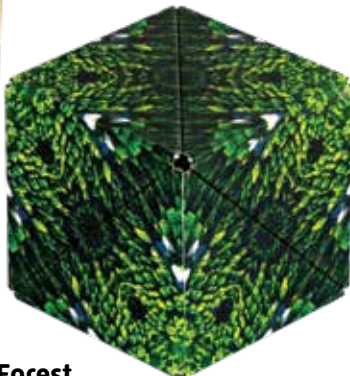

Forest
Item #: SHA25FR