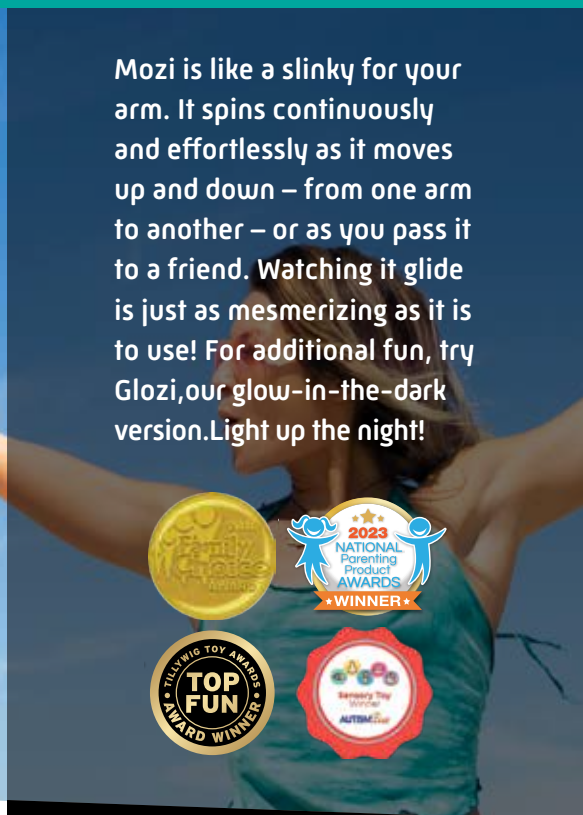

CHECK OUT OUR INSTRUCTIONAL VIDEOS AVAILABLE ON THE FUN IN MOTION TOYS APP

mozi<sup>®</sup>  
fun in motion.

Case pack: 10  
Ages: 6+

Mozi is like a slinky for your arm. It spins continuously and effortlessly as it moves up and down – from one arm to another – or as you pass it to a friend. Watching it glide is just as mesmerizing as it is to use! For additional fun, try Glozi, our glow-in-the-dark version. Light up the night!