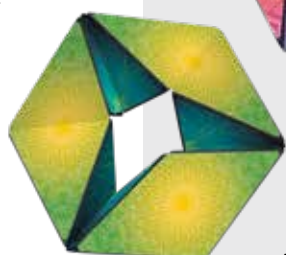

What Goes Around, Comes Around!

Karmagami® flips infinitely - rotating and transforming seamlessly into 4 colorful designs like a kaleidoscope. It helps calm the mind and is great for kids and adults who constantly fidget with their hands. Anyone can flip it forwards and backwards endlessly. It's easy to use for all ages! No noise. No gimmicks. Just pure flipping fun!

Karmagami
Item #: KARMX12