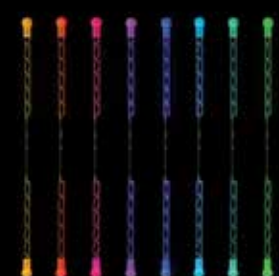

# WANDINI®

MAGIC LED LEVITATION WAND

Case pack: 15  
Ages: 8+

**New & Improved!**

Create a magical illusion at night with Wandini® Glow.0 – an awe-inspiring, levitating LED wand! Whirl, swirl, and twirl – anyone can perform dazzling and mesmerizing light shows with Wandini. Simply loop Wandini around your middle finger to create an illusion of bright lights floating luminously in the air with your hands.

## Make Magic Happen

- New Glow.0 Light Engine
- Fully charges in 2 hours
- Max playtime 10.5 hours
- Includes charging cable
- Vivid bright colors
- Changes colors - every spectrum of the rainbow
- 22 light modes - including a customizable mode!
- Precisely weighted for vertical balance
- Collapsible, portable and travel-friendly

**Updated Packaging**

**Wandini**

Item #: WD01

CHECK OUT OUR INSTRUCTIONAL VIDEOS AVAILABLE ON THE FUN IN MOTION TOYS APP

Case pack: 8  
Ages: 6+

Let your skills shine with these juggling balls developed in collaboration with professional juggler Wes Peden. Each soft, squeezable Glow.0 Juggling Ball features 2 customizable LED lights for a brighter and more colorful juggling experience. You'll have full control over selecting all the beautiful (and dimmable) color options. These are the juggling balls of your dreams!