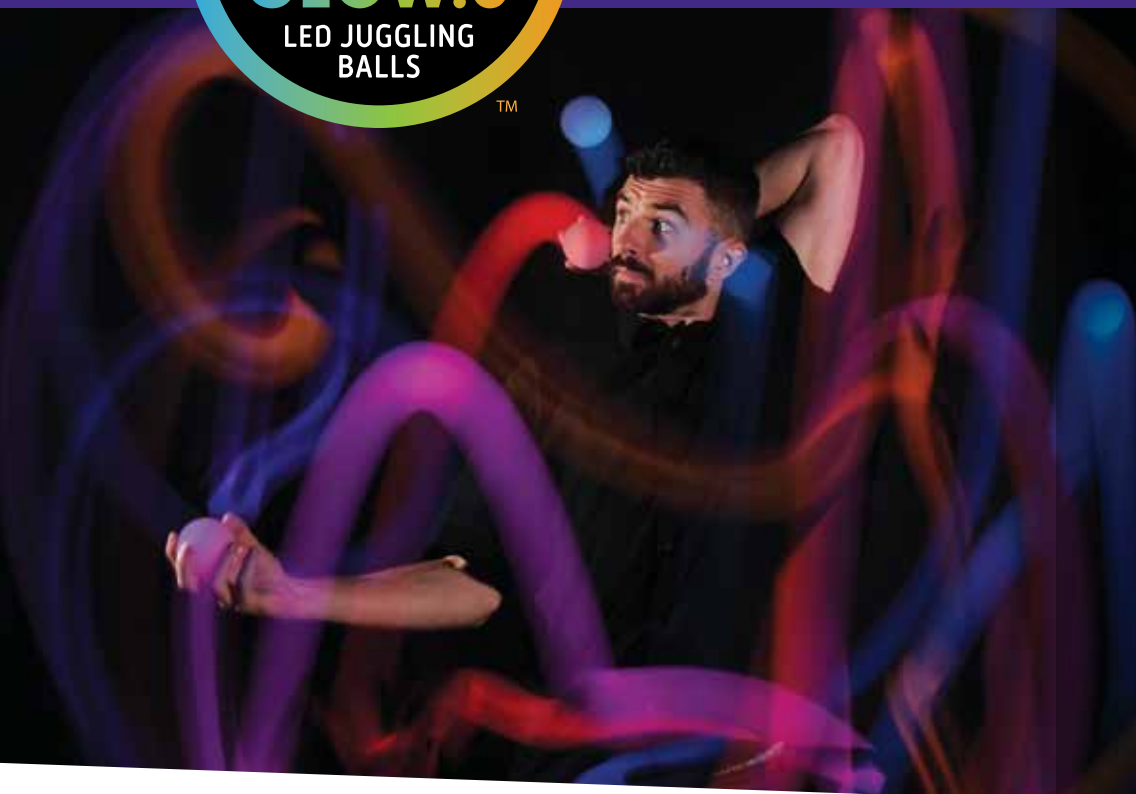

**Updated Packaging**

**Wandini**

Item #: WD01

CHECK OUT OUR INSTRUCTIONAL VIDEOS AVAILABLE ON THE FUN IN MOTION TOYS APP

Case pack: 8  
Ages: 6+

Let your skills shine with these juggling balls developed in collaboration with professional juggler Wes Peden. Each soft, squeezable Glow.0 Juggling Ball features 2 customizable LED lights for a brighter and more colorful juggling experience. You'll have full control over selecting all the beautiful (and dimmable) color options. These are the juggling balls of your dreams!