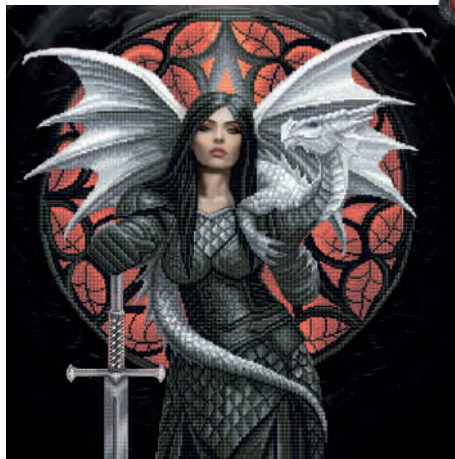

CAK-AST9 Anne Stokes Valour Partial Crystal 70 x 70cm