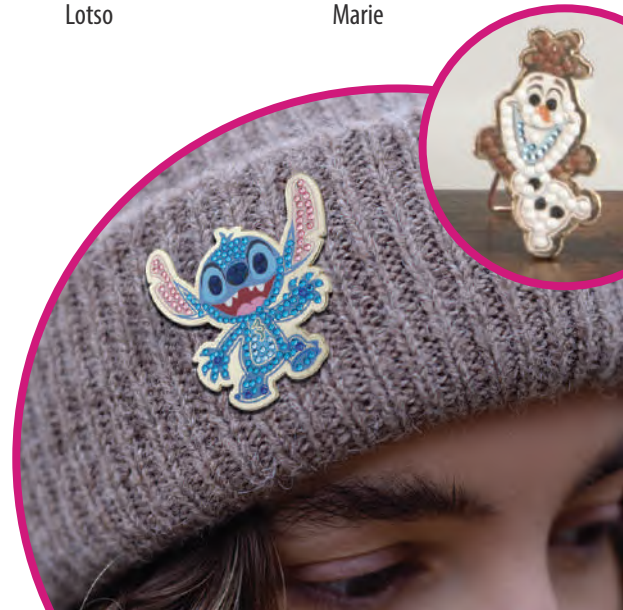

Stitch

Cheshire Cat

Pinocchio

Simba

Genie

Mickey Mouse

Minnie Mouse

Donald Duck

Daisy Duck

Pluto

Elsa

Anna

Olaf

Lotso

Marie

CAPIN-31DNYCDU01 Disney Crystal Art Pin Badge CDU

CAPIN-31DNY01 Disney Crystal Art Pin Badge Blind Bag

Brand New Product!

Crystal Art® Junior

BIG gems for little children. Designed to delight and engage whilst developing and building important pre-school skills ensuring it supports the hand-eye coordination of young children and little fingers. Perfect for the 4+ age group, with bigger 10-12mm gems and a larger pick-up pen that makes it easier to pick up and place, the bright and fun introductory range features five favourite characters. Each kit comes ready to make and on completion can be hung or displayed.