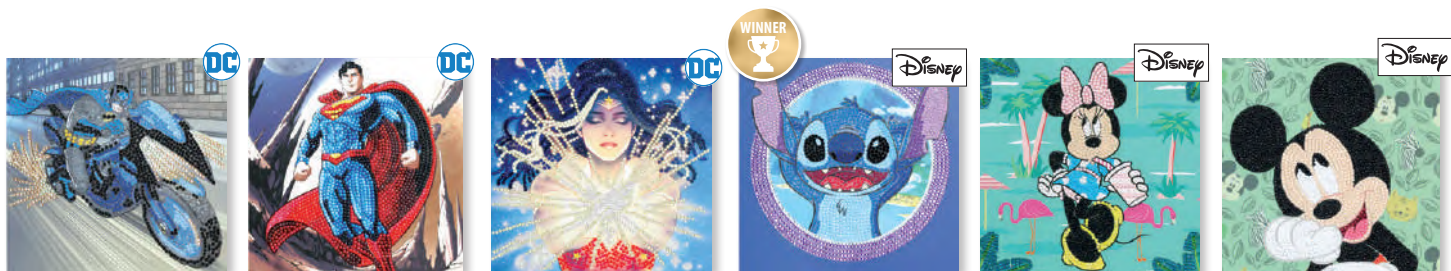

CCK-DCU302 DC Batman   CCK-DCU301 DC Superman   CCK-DCU300 DC Wonder Woman   CCK-DNY812 Disney Stitch   CCK-DNY807 Disney Minnie on Holiday   CCK-DNY805 Disney Happy Mickey