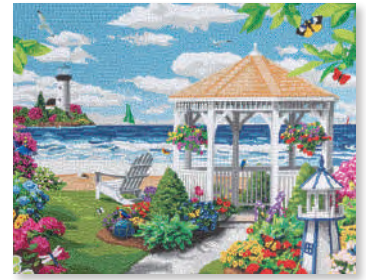

CAK-A213L *Core*
Partial Crystal
Coastline