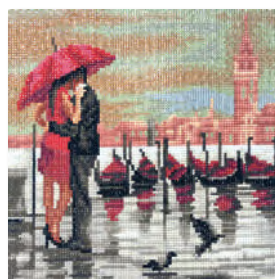

CAK-A145M Core
Full Crystal
Meet Me In Venice